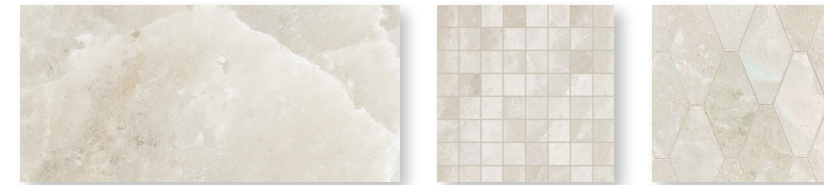

ROCK SALT

PORCELAIN TILE

TECHNICAL DATA

Thickness	9MM
Finish	Matte & Polished
Rectified	Yes
Surface Abrasion Group	4
Shade Variation	V3
Slip Resistant	R10

LEAD TIME

In Stock/Quick Ship

*Special Order Sizes 8+ weeks from Italy.

SIZES

*Indicates Special Order Item 8+ Weeks Lead Time

Wayne Tile Company

COLORS

White Gold

ALL AVAILABLE SIZES & FINISHES

Size & Thickness	Celtic Grey	Danish Smoke	Maui Green	White Gold
3"x12"x9MM	Polished	Polished	Polished	Polished
12"x24"x9MM	Matte Polished	Matte Polished	Matte Polished	Matte Polished
24"x24"x9MM	Matte Polished	Matte Polished	Matte Polished	Matte Polished
24"x48"x9MM	Matte Polished	Matte Polished	Matte Polished	Matte Polished
48"x48"x6MM*	Matte* Polished*	Matte* Polished*	Matte* Polished*	Matte* Polished*
28"x95"x6MM*	Matte* Polished*	Matte* Polished*	Matte* Polished*	Matte* Polished*
2" x2" Mosaic	Matte	Matte	Matte	Matte
Elongated Hexagon	Matte	Matte	Matte	Matte
3"x24" Bullnose	Matte Polished	Matte Polished	Matte Polished	Matte Polished

* Indicates Special Order Item. Lead Time 8+ Weeks from Italy.